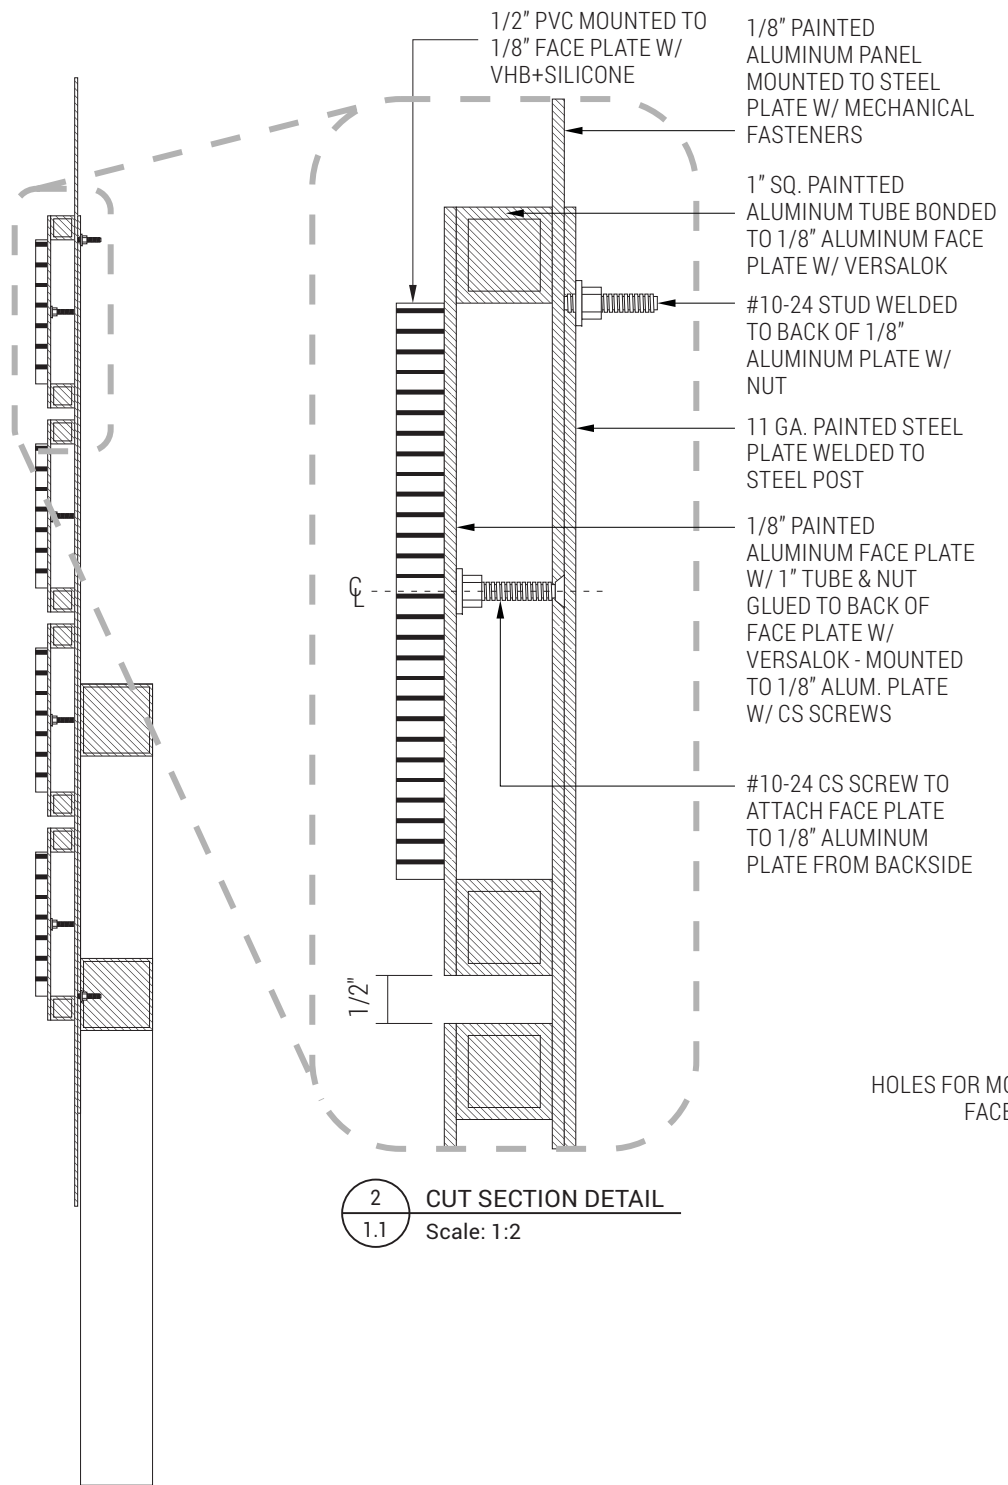

Managed by Overton Park Conservancy  
901.214.5450

FLAG OPTION #2

**2** ST 1.2 / 1.3  
Scale: 3/8" = 1'-0"

**3** ST 1.0 - SYMBOLS  
Scale: 1" = 1'-0"

**4** ST 1.0 - DIRECTIONAL PANEL (TYPICAL)  
Scale: 1" = 1'-0"

4 STEEL & ALUMINUM PLATE HOLE POSITIONS  
1.1 Scale: 3/4" = 1'-0"

1 CUT SECTION - ST 1.0  
1.1 Scale: 1-1/2" = 1'-0"

3 BACK VIEW - FACE PLATE W/ 1" TUBE

5 ST 1.0 MESSAGE SCHEDULE  
1.1 Scale: 3/8" = 1'-0"

**3 STEEL & ALUMINUM PLATE HOLE POSITIONS**  
Scale: 3/4" = 1'-0"

**4 BACK VIEW - FACE PLATE W/ 1" TUBE**  
Scale: 3/4" = 1'-0"

**5 ST 1.0 MESSAGE SCHEDULE**  
Scale: 3/8" = 1'-0"