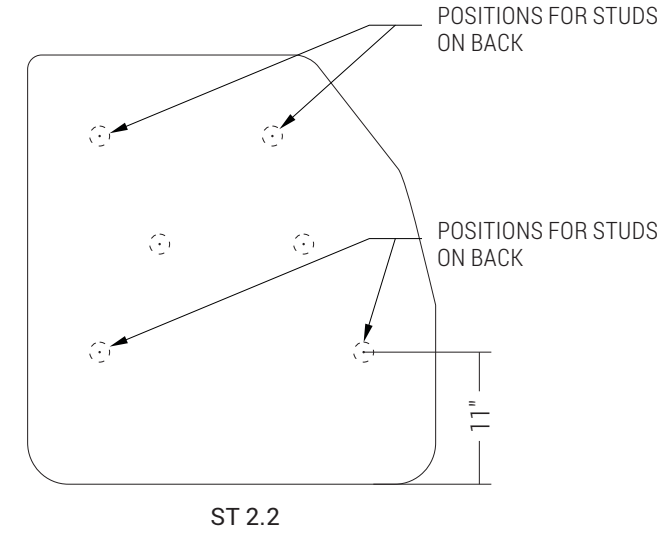

4 STEEL & ALUMINUM PLATE HOLE POSITIONS  
1.1 Scale: 3/4" = 1'-0"

1 CUT SECTION - ST 1.0  
1.1 Scale: 1-1/2" = 1'-0"

3 BACK VIEW - FACE PLATE W/ 1" TUBE

5 ST 1.0 MESSAGE SCHEDULE  
1.1 Scale: 3/8" = 1'-0"

**3 STEEL & ALUMINUM PLATE HOLE POSITIONS**  
Scale: 3/4" = 1'-0"

**4 BACK VIEW - FACE PLATE W/ 1" TUBE**  
Scale: 3/4" = 1'-0"

**5 ST 1.0 MESSAGE SCHEDULE**  
Scale: 3/8" = 1'-0"