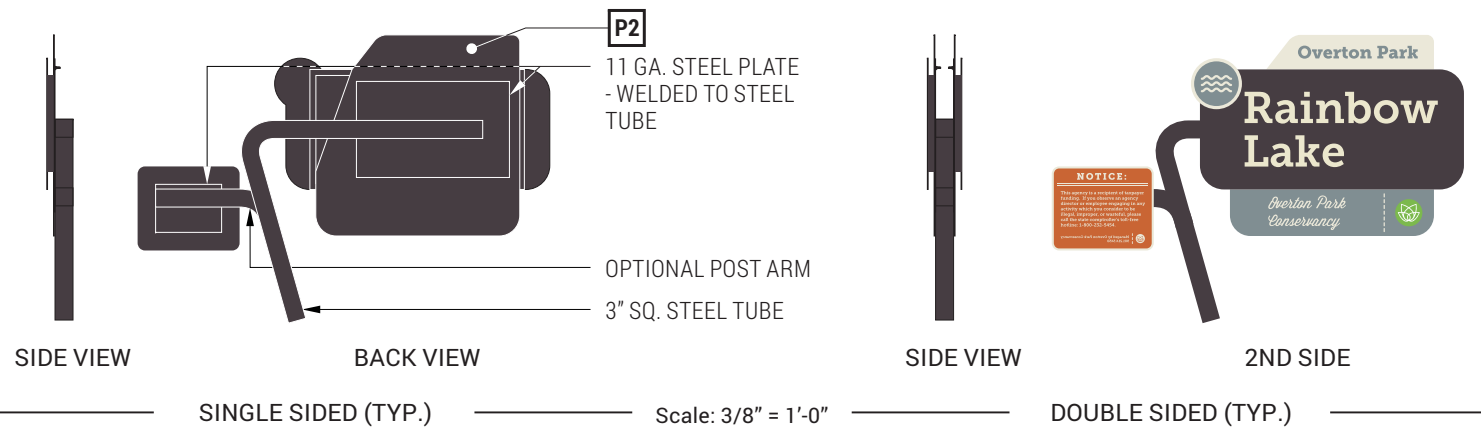

4 STEEL & ALUMINUM PLATE HOLE POSITIONS  
1.1 Scale: 3/4" = 1'-0"

1 CUT SECTION - ST 1.0  
1.1 Scale: 1-1/2" = 1'-0"

3 BACK VIEW - FACE PLATE W/ 1" TUBE

5 ST 1.0 MESSAGE SCHEDULE  
1.1 Scale: 3/8" = 1'-0"