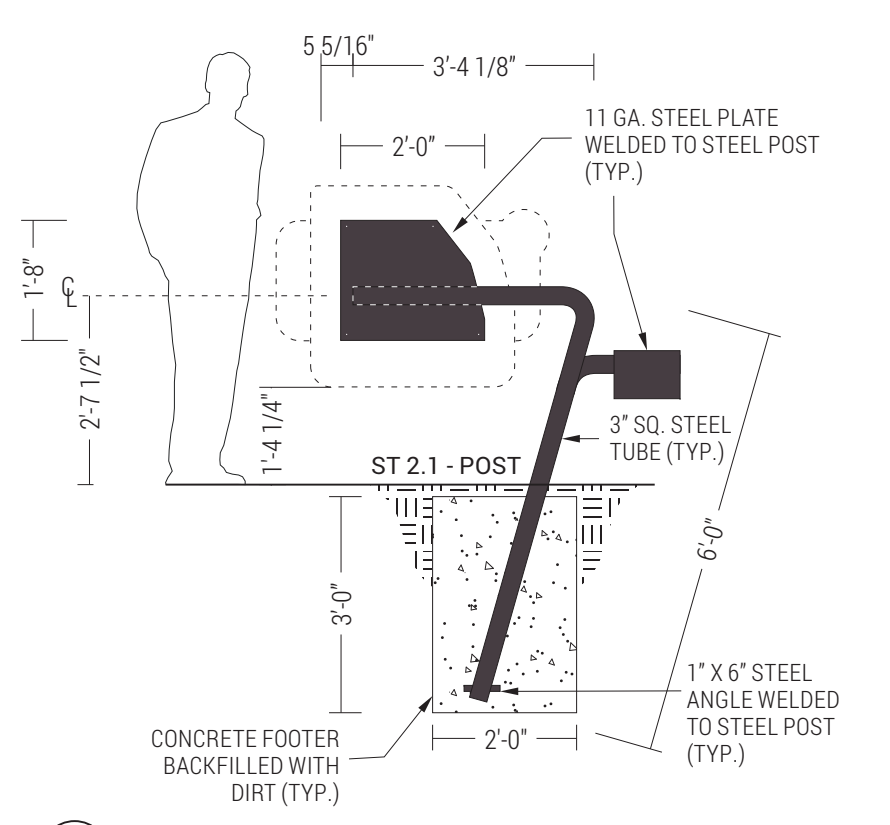

Managed by Overton Park Conservancy  
901.214.5450

FLAG OPTION #2

**2** ST 1.2 / 1.3  
Scale: 3/8" = 1'-0"

**3** ST 1.0 - SYMBOLS  
Scale: 1" = 1'-0"

**4** ST 1.0 - DIRECTIONAL PANEL (TYPICAL)  
Scale: 1" = 1'-0"

4 STEEL & ALUMINUM PLATE HOLE POSITIONS  
1.1 Scale: 3/4" = 1'-0"

1 CUT SECTION - ST 1.0  
1.1 Scale: 1-1/2" = 1'-0"

3 BACK VIEW - FACE PLATE W/ 1" TUBE

5 ST 1.0 MESSAGE SCHEDULE  
1.1 Scale: 3/8" = 1'-0"

**3 STEEL & ALUMINUM PLATE HOLE POSITIONS**  
Scale: 3/4" = 1'-0"

**4 BACK VIEW - FACE PLATE W/ 1" TUBE**  
Scale: 3/4" = 1'-0"

**5 ST 1.0 MESSAGE SCHEDULE**  
Scale: 3/8" = 1'-0"