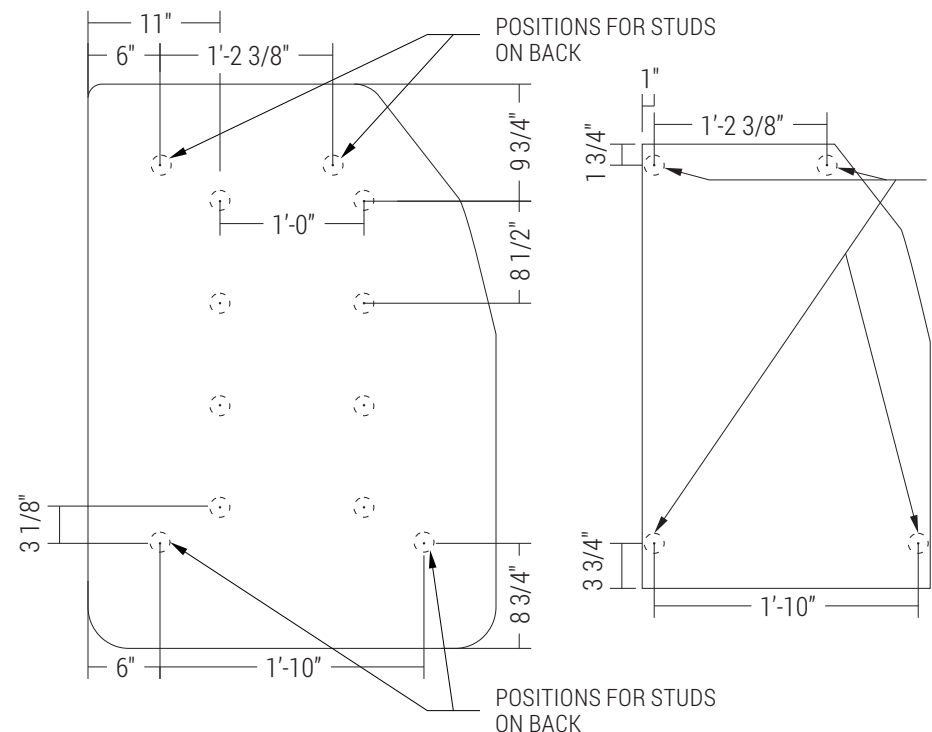

Managed by Overton Park Conservancy  
901.214.5450

FLAG OPTION #2

**2** ST 1.2 / 1.3  
Scale: 3/8" = 1'-0"

**3** ST 1.0 - SYMBOLS  
Scale: 1" = 1'-0"

**4** ST 1.0 - DIRECTIONAL PANEL (TYPICAL)  
Scale: 1" = 1'-0"

4 STEEL & ALUMINUM PLATE HOLE POSITIONS  
1.1 Scale: 3/4" = 1'-0"

1 CUT SECTION - ST 1.0  
1.1 Scale: 1-1/2" = 1'-0"

3 BACK VIEW - FACE PLATE W/ 1" TUBE

5 ST 1.0 MESSAGE SCHEDULE  
1.1 Scale: 3/8" = 1'-0"

**3 STEEL & ALUMINUM PLATE HOLE POSITIONS**  
Scale: 3/4" = 1'-0"

**4 BACK VIEW - FACE PLATE W/ 1" TUBE**  
Scale: 3/4" = 1'-0"

**5 ST 1.0 MESSAGE SCHEDULE**  
Scale: 3/8" = 1'-0"