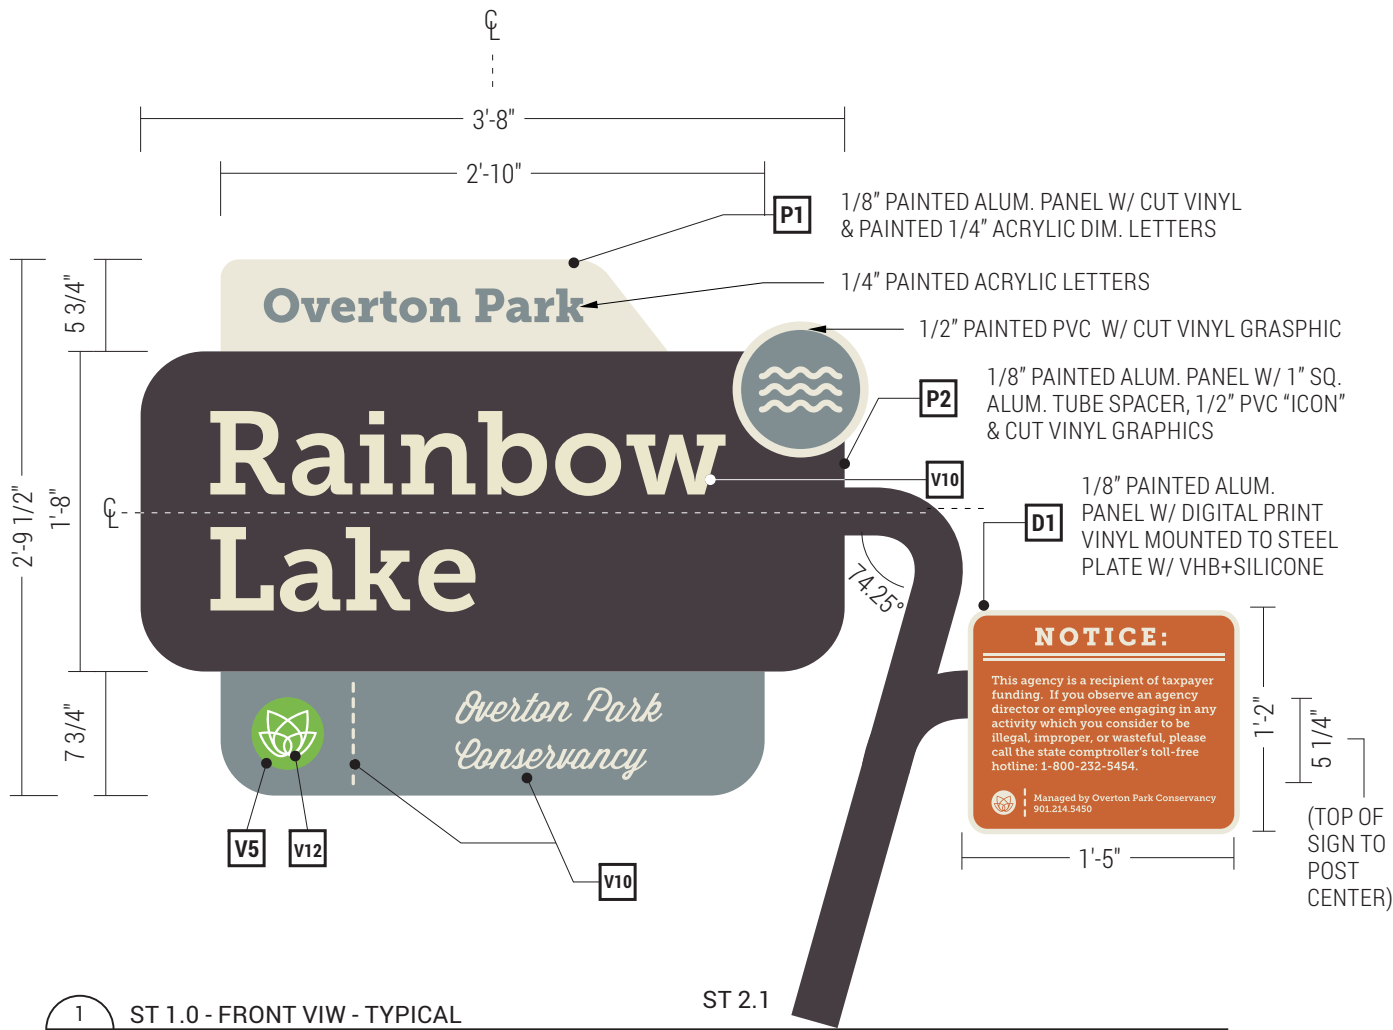

4 STEEL & ALUMINUM PLATE HOLE POSITIONS  
1.1 Scale: 3/4" = 1'-0"

1 CUT SECTION - ST 1.0  
1.1 Scale: 1-1/2" = 1'-0"

3 BACK VIEW - FACE PLATE W/ 1" TUBE

5 ST 1.0 MESSAGE SCHEDULE  
1.1 Scale: 3/8" = 1'-0"