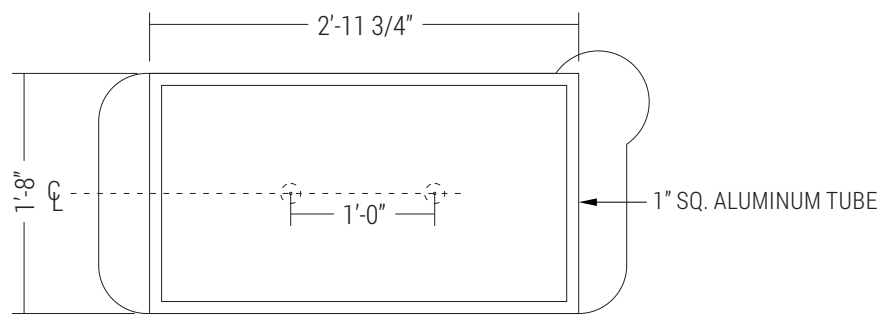

4 STEEL & ALUMINUM PLATE HOLE POSITIONS  
1.1 Scale: 3/4" = 1'-0"

1 CUT SECTION - ST 1.0  
1.1 Scale: 1-1/2" = 1'-0"

3 BACK VIEW - FACE PLATE W/ 1" TUBE

5 ST 1.0 MESSAGE SCHEDULE  
1.1 Scale: 3/8" = 1'-0"

**3 STEEL & ALUMINUM PLATE HOLE POSITIONS**  
Scale: 3/4" = 1'-0"

**4 BACK VIEW - FACE PLATE W/ 1" TUBE**  
Scale: 3/4" = 1'-0"

**5 ST 1.0 MESSAGE SCHEDULE**  
Scale: 3/8" = 1'-0"