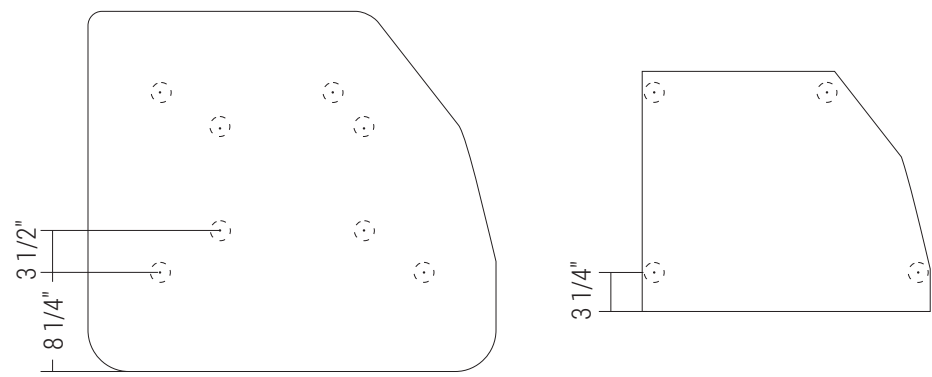

Managed by Overton Park Conservancy  
901.214.5450

FLAG OPTION #2

**2** ST 1.2 / 1.3  
Scale: 3/8" = 1'-0"

**3** ST 1.0 - SYMBOLS  
Scale: 1" = 1'-0"

**4** ST 1.0 - DIRECTIONAL PANEL (TYPICAL)  
Scale: 1" = 1'-0"

4 STEEL & ALUMINUM PLATE HOLE POSITIONS  
1.1 Scale: 3/4" = 1'-0"

1 CUT SECTION - ST 1.0  
1.1 Scale: 1-1/2" = 1'-0"

3 BACK VIEW - FACE PLATE W/ 1" TUBE

5 ST 1.0 MESSAGE SCHEDULE  
1.1 Scale: 3/8" = 1'-0"

**3 STEEL & ALUMINUM PLATE HOLE POSITIONS**  
Scale: 3/4" = 1'-0"

**4 BACK VIEW - FACE PLATE W/ 1" TUBE**  
Scale: 3/4" = 1'-0"

**5 ST 1.0 MESSAGE SCHEDULE**  
Scale: 3/8" = 1'-0"