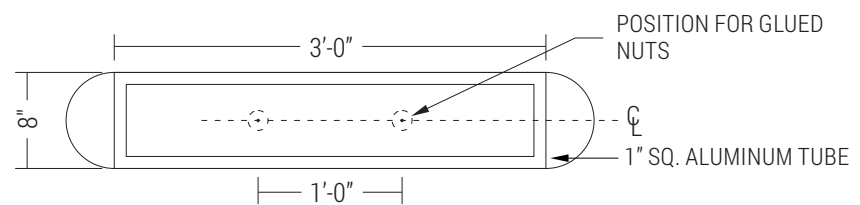

3 BACK VIEW - FACE PLATE W/ 1" TUBE