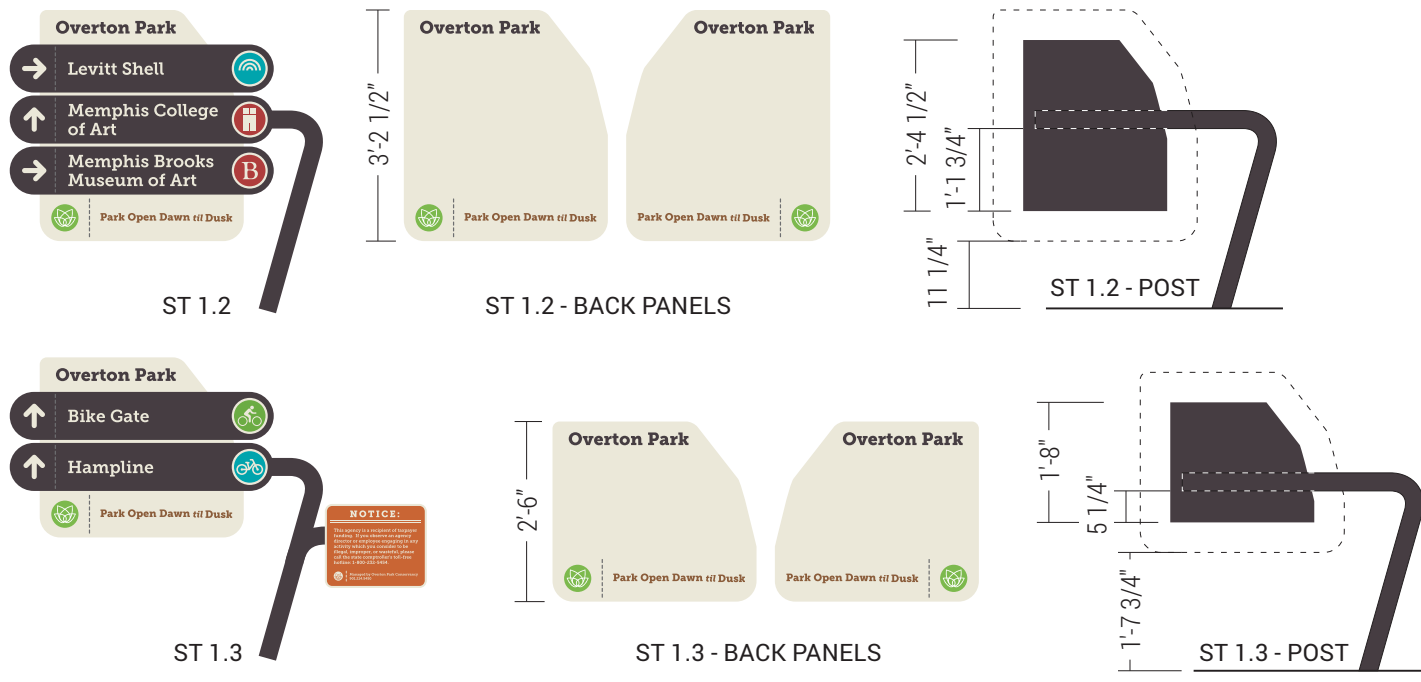

2 ST 1.2 / 1.3
Scale: 3/8" = 1'-0"