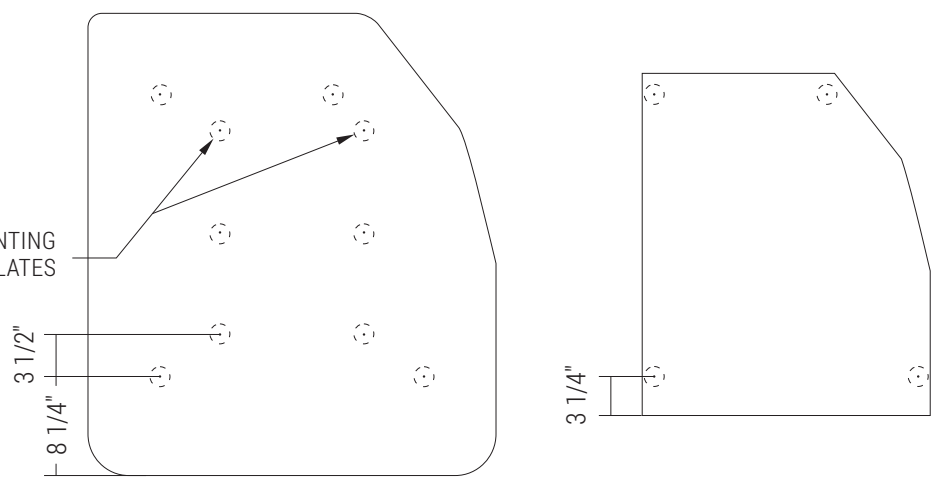

Managed by Overton Park Conservancy  
901.214.5450

FLAG OPTION #2

**2** ST 1.2 / 1.3  
Scale: 3/8" = 1'-0"

**3** ST 1.0 - SYMBOLS  
Scale: 1" = 1'-0"

**4** ST 1.0 - DIRECTIONAL PANEL (TYPICAL)  
Scale: 1" = 1'-0"

4 STEEL & ALUMINUM PLATE HOLE POSITIONS  
1.1 Scale: 3/4" = 1'-0"

1 CUT SECTION - ST 1.0  
1.1 Scale: 1-1/2" = 1'-0"

3 BACK VIEW - FACE PLATE W/ 1" TUBE

5 ST 1.0 MESSAGE SCHEDULE  
1.1 Scale: 3/8" = 1'-0"

**3 STEEL & ALUMINUM PLATE HOLE POSITIONS**  
Scale: 3/4" = 1'-0"

**4 BACK VIEW - FACE PLATE W/ 1" TUBE**  
Scale: 3/4" = 1'-0"

**5 ST 1.0 MESSAGE SCHEDULE**  
Scale: 3/8" = 1'-0"