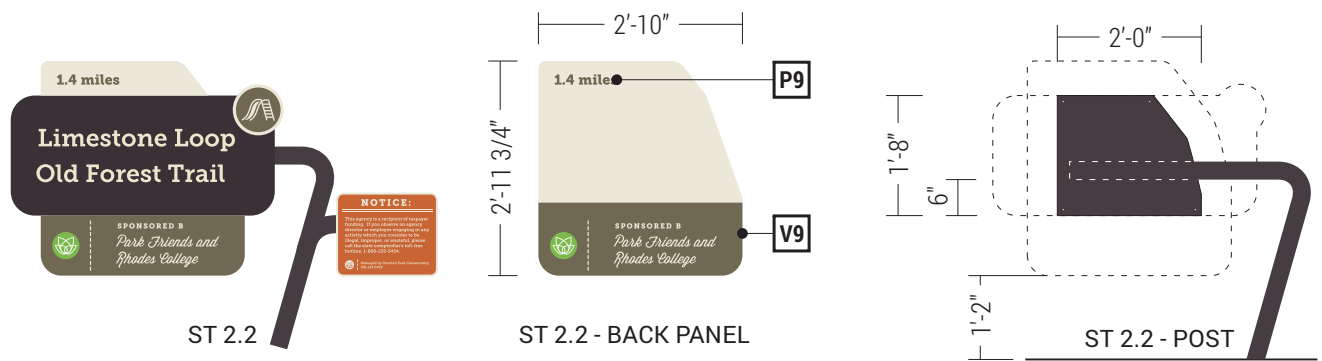

4 STEEL & ALUMINUM PLATE HOLE POSITIONS  
1.1 Scale: 3/4" = 1'-0"

1 CUT SECTION - ST 1.0  
1.1 Scale: 1-1/2" = 1'-0"

3 BACK VIEW - FACE PLATE W/ 1" TUBE

5 ST 1.0 MESSAGE SCHEDULE  
1.1 Scale: 3/8" = 1'-0"

**3 STEEL & ALUMINUM PLATE HOLE POSITIONS**  
Scale: 3/4" = 1'-0"

**4 BACK VIEW - FACE PLATE W/ 1" TUBE**  
Scale: 3/4" = 1'-0"

**5 ST 1.0 MESSAGE SCHEDULE**  
Scale: 3/8" = 1'-0"