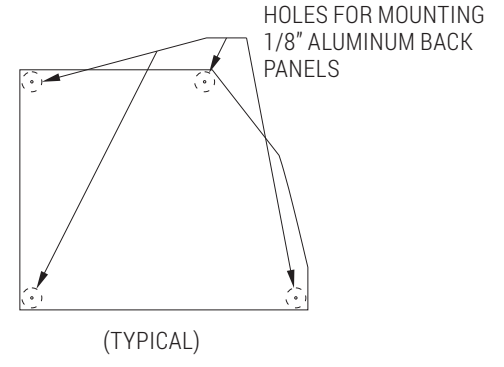

5 ST 1.0 MESSAGE SCHEDULE
Scale: 3/8" = 1'-0"