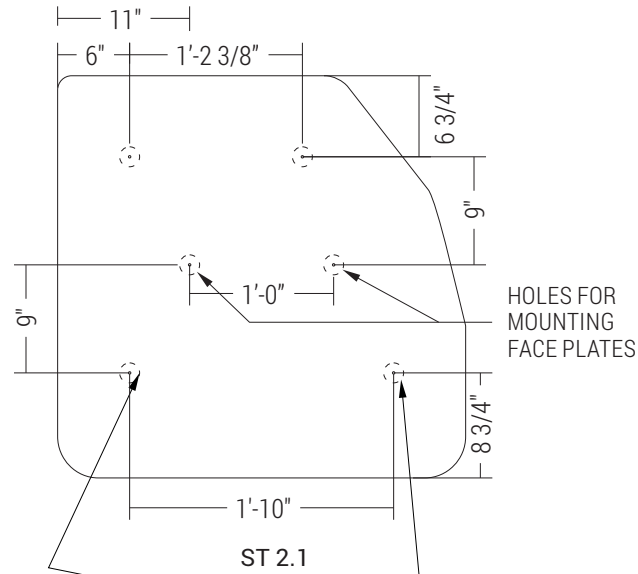

Managed by Overton Park Conservancy  
901.214.5450

FLAG OPTION #2

**2** ST 1.2 / 1.3  
Scale: 3/8" = 1'-0"

**3** ST 1.0 - SYMBOLS  
Scale: 1" = 1'-0"

**4** ST 1.0 - DIRECTIONAL PANEL (TYPICAL)  
Scale: 1" = 1'-0"

4 STEEL & ALUMINUM PLATE HOLE POSITIONS  
1.1 Scale: 3/4" = 1'-0"

1 CUT SECTION - ST 1.0  
1.1 Scale: 1-1/2" = 1'-0"

3 BACK VIEW - FACE PLATE W/ 1" TUBE

5 ST 1.0 MESSAGE SCHEDULE  
1.1 Scale: 3/8" = 1'-0"

**3 STEEL & ALUMINUM PLATE HOLE POSITIONS**  
Scale: 3/4" = 1'-0"

**4 BACK VIEW - FACE PLATE W/ 1" TUBE**  
Scale: 3/4" = 1'-0"

**5 ST 1.0 MESSAGE SCHEDULE**  
Scale: 3/8" = 1'-0"