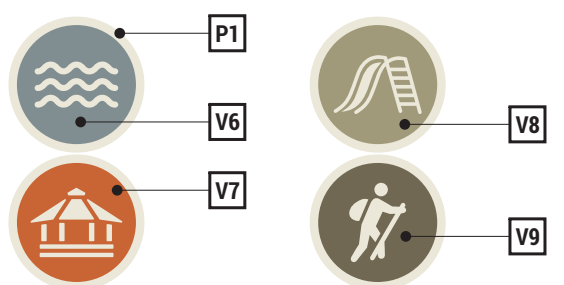

4 STEEL & ALUMINUM PLATE HOLE POSITIONS  
1.1 Scale: 3/4" = 1'-0"

1 CUT SECTION - ST 1.0  
1.1 Scale: 1-1/2" = 1'-0"

3 BACK VIEW - FACE PLATE W/ 1" TUBE

5 ST 1.0 MESSAGE SCHEDULE  
1.1 Scale: 3/8" = 1'-0"

**3 STEEL & ALUMINUM PLATE HOLE POSITIONS**  
Scale: 3/4" = 1'-0"

**4 BACK VIEW - FACE PLATE W/ 1" TUBE**  
Scale: 3/4" = 1'-0"

**5 ST 1.0 MESSAGE SCHEDULE**  
Scale: 3/8" = 1'-0"