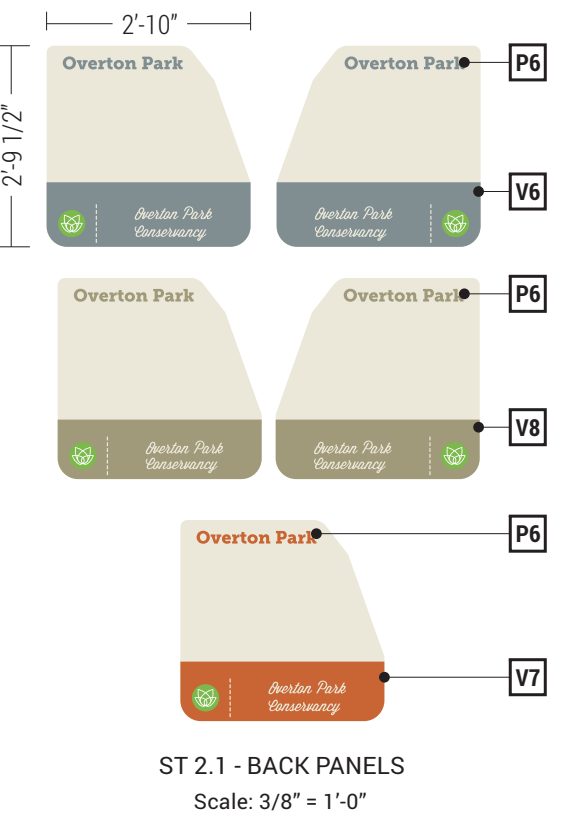

Managed by Overton Park Conservancy  
901.214.5450

FLAG OPTION #2

**2** ST 1.2 / 1.3  
Scale: 3/8" = 1'-0"

**3** ST 1.0 - SYMBOLS  
Scale: 1" = 1'-0"

**4** ST 1.0 - DIRECTIONAL PANEL (TYPICAL)  
Scale: 1" = 1'-0"

4 STEEL & ALUMINUM PLATE HOLE POSITIONS  
1.1 Scale: 3/4" = 1'-0"

1 CUT SECTION - ST 1.0  
1.1 Scale: 1-1/2" = 1'-0"

3 BACK VIEW - FACE PLATE W/ 1" TUBE

5 ST 1.0 MESSAGE SCHEDULE  
1.1 Scale: 3/8" = 1'-0"

**3 STEEL & ALUMINUM PLATE HOLE POSITIONS**  
Scale: 3/4" = 1'-0"

**4 BACK VIEW - FACE PLATE W/ 1" TUBE**  
Scale: 3/4" = 1'-0"

**5 ST 1.0 MESSAGE SCHEDULE**  
Scale: 3/8" = 1'-0"