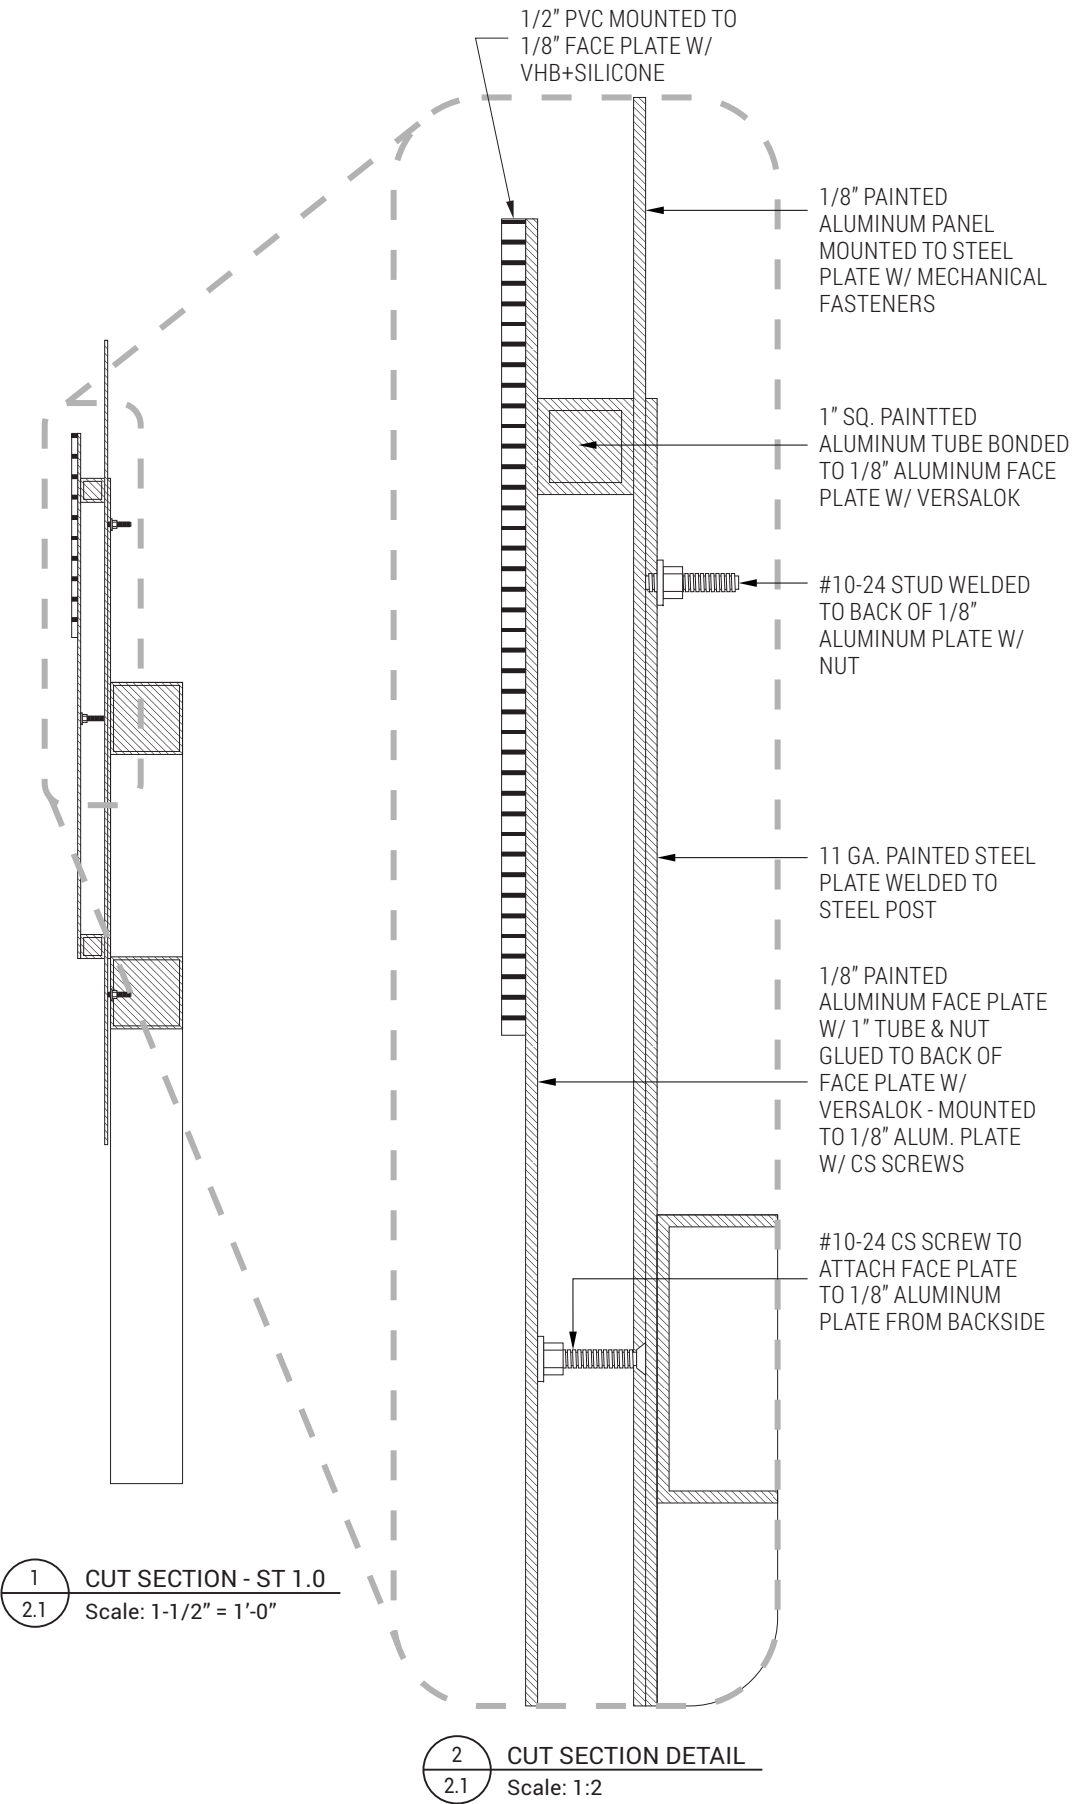

4 STEEL & ALUMINUM PLATE HOLE POSITIONS  
1.1 Scale: 3/4" = 1'-0"

1 CUT SECTION - ST 1.0  
1.1 Scale: 1-1/2" = 1'-0"

3 BACK VIEW - FACE PLATE W/ 1" TUBE

5 ST 1.0 MESSAGE SCHEDULE  
1.1 Scale: 3/8" = 1'-0"

**3 STEEL & ALUMINUM PLATE HOLE POSITIONS**  
Scale: 3/4" = 1'-0"

**4 BACK VIEW - FACE PLATE W/ 1" TUBE**  
Scale: 3/4" = 1'-0"

**5 ST 1.0 MESSAGE SCHEDULE**  
Scale: 3/8" = 1'-0"