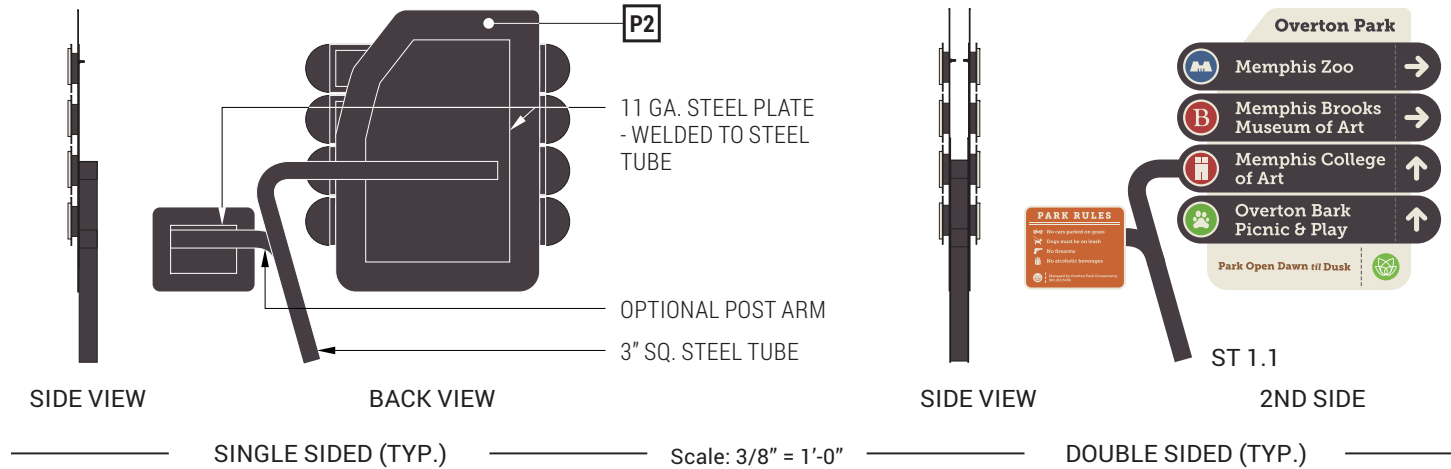

2 ST 1.2 / 1.3
Scale: 3/8" = 1'-0"

4 ST 1.0 - DIRECTIONAL PANEL (TYPICAL)
Scale: 1" = 1'-0"