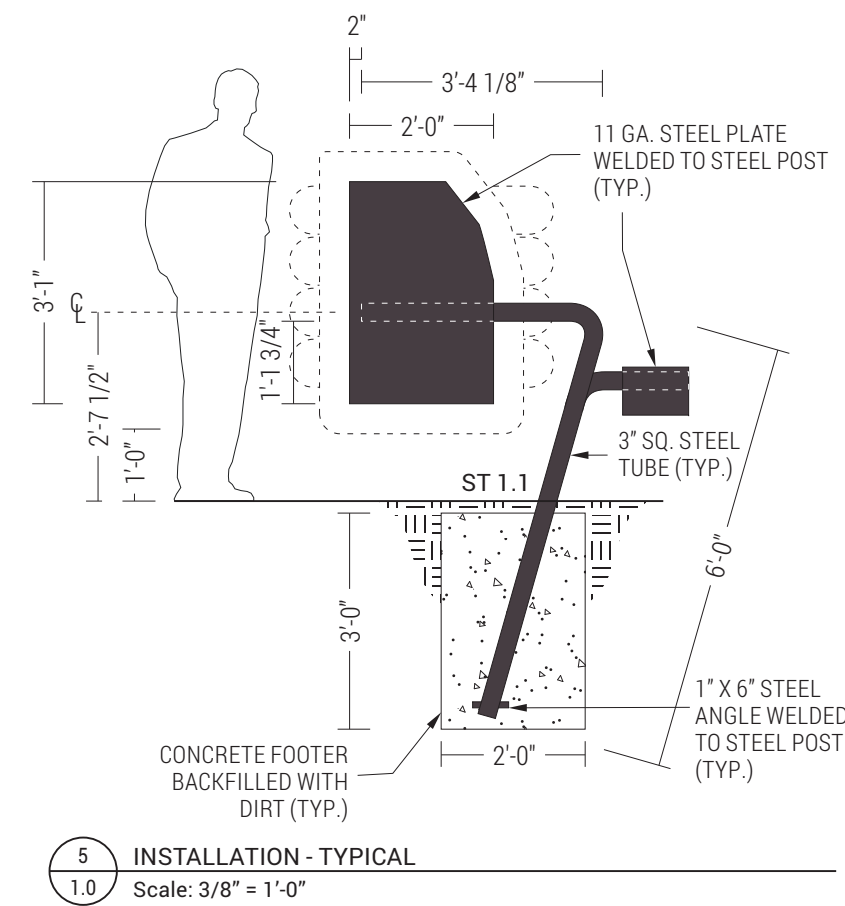

2 ST 1.2 / 1.3
Scale: 3/8" = 1'-0"

4 ST 1.0 - DIRECTIONAL PANEL (TYPICAL)
Scale: 1" = 1'-0"