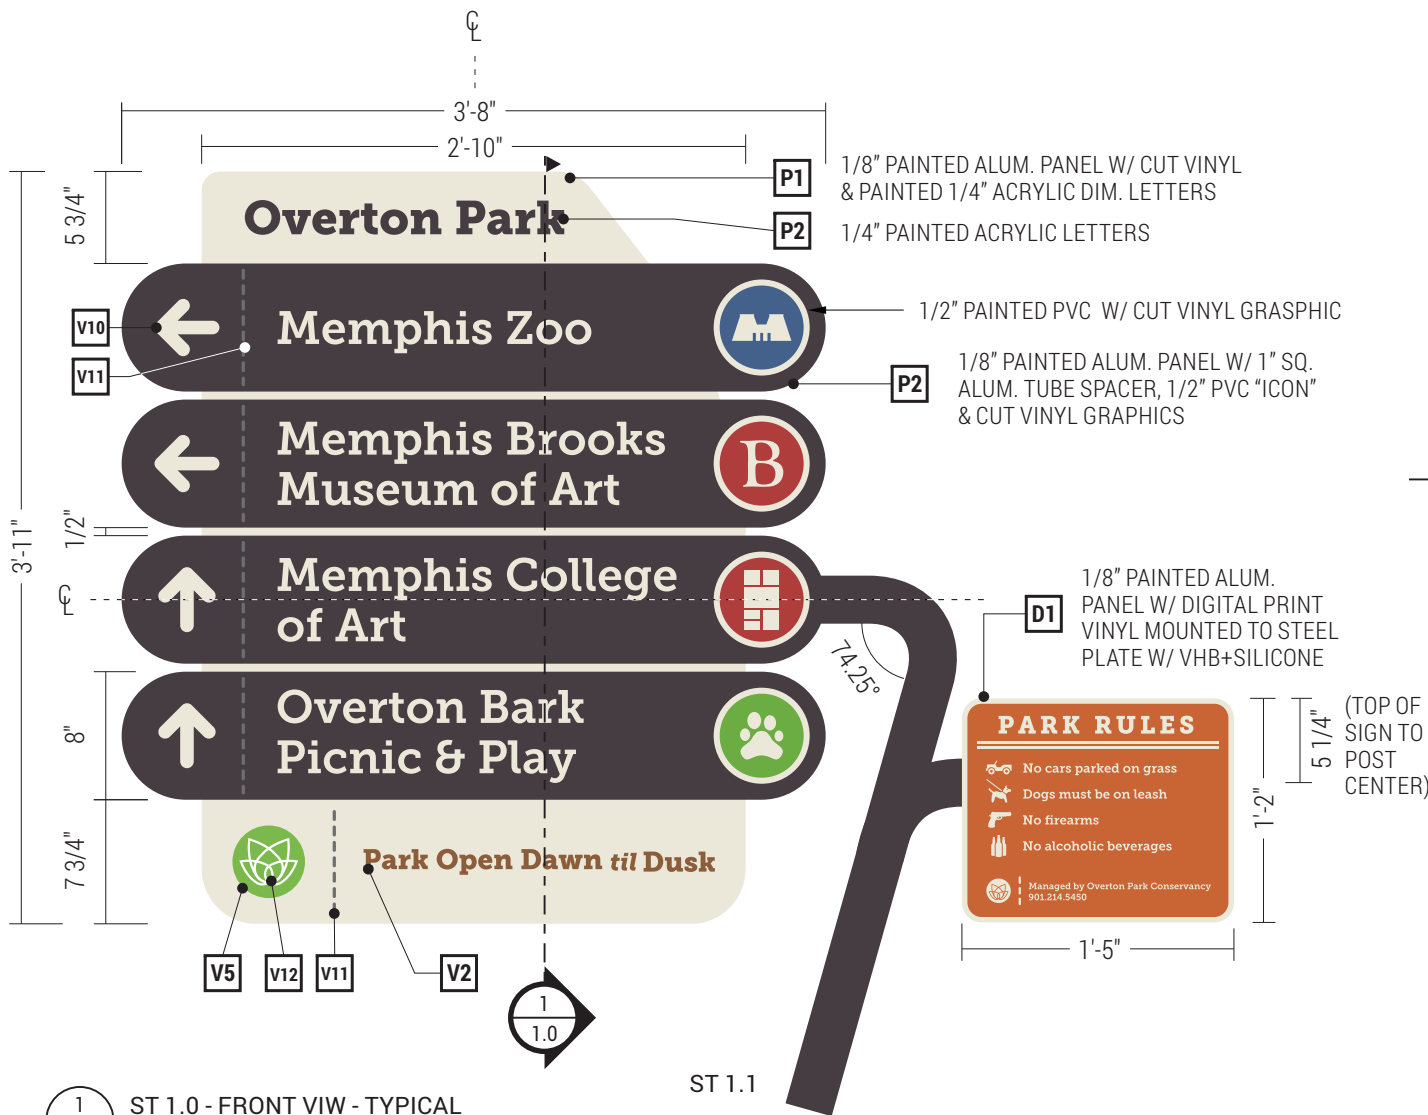

2 ST 1.2 / 1.3
Scale: 3/8" = 1'-0"

4 ST 1.0 - DIRECTIONAL PANEL (TYPICAL)
Scale: 1" = 1'-0"